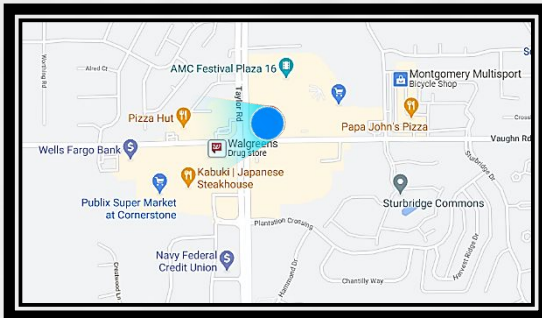

Vaughn Rd at Taylor Rd  
Facing West for Eastbound Traffic.

Montgomery, AL 36116  
LAT: 32.338912 / Long: -86.178161

Digital face is located at one of the busiest intersections in the East side of Montgomery. It sits adjacent to a movie theater, retail shops, three grocery stores, and Montgomery Suburbs. Audience has high Korean concentration.

TierOne sells a maximum of eight :08 ads, so your ad appears once per minute 24/7.

- ALDOT Weekly Traffic: **113,323**
- GeoPath Weekly 18+ Impressions: **50,717**
- Display Size: **8' (h) x 22' (w)**
- Spot / Loop: **8 seconds / 64 seconds**
- Restrictions: **No Adult Content**
- Spec Sheet: **[www.tieronebillboards.com/specs](http://www.tieronebillboards.com/specs)**