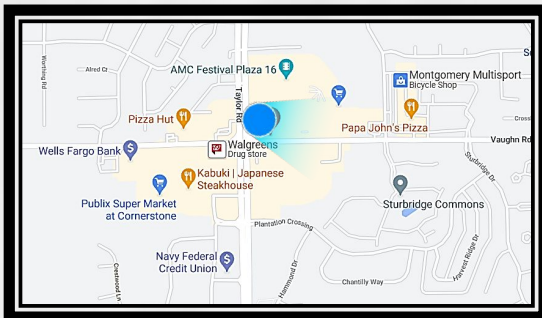

Vaughn Rd at Taylor Rd
Facing East for Westbound Traffic.

Montgomery, AL 36116
LAT: 32.338912 / Long: -86.178161

Digital face is located at one of the busiest intersections in the East side of Montgomery. It sits adjacent to a movie theater, retail shops, three grocery stores, and Montgomery Suburbs. Audience has high Korean concentration.

TierOne sells a maximum of eight :08 ads, so your ad appears once per minute 24/7.

- ALDOT Weekly Traffic: **113,323**
- GeoPath Weekly 18+ Impressions: **52,428**
- Display Size: **8' (h) x 22' (w)**
- Spot / Loop: **8 seconds / 64 seconds**
- Restrictions: **No Adult Content**
- Spec Sheet: **www.tieronebillboards.com/specs**