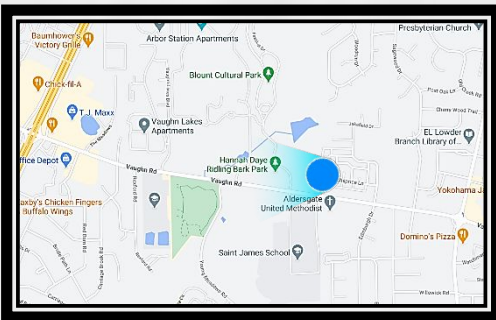

Vaughn Rd at Festival Drive  
Facing West for Eastbound Traffic

Montgomery AL 36116  
LAT: 32.340969 / Long: -86.20512

Elaborate structure helps this face stand out as a landmark. It is unusually close to the road and reads to people headed to Taylor Road, Bell Road as well as upscale Brighton Estates, Bellwood Estates, & Halcyon Park. On Sundays, travelers here are headed to one of the many churches in the area.

TierOne sells a maximum of eight :08 ads, so your ad appears once per minute 24/7.

- ALDOT Weekly Traffic: 99,015**
- GeoPath Weekly 18+ Impressions: 32,445**
- Display Size: 7' (h) x 21' (w)**
- Spot / Loop: 8 seconds / 64 seconds**
- Restrictions: No Adult Content, No Alcohol brands**
- Spec Sheet: [www.tieronebillboards.com/specs](http://www.tieronebillboards.com/specs)**