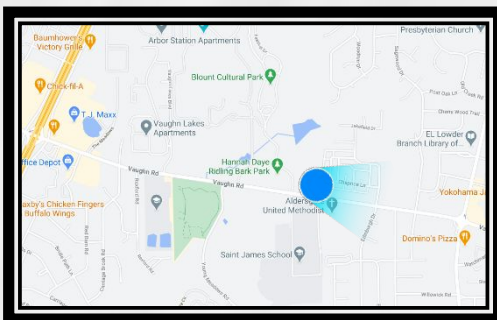

Vaughn Rd at Festival Drive
Facing East for Westbound Traffic

Montgomery AL 36116
LAT: 32.340969 / Long: -86.20512

Elaborate structure helps this face stand out as a landmark. Right hand read is unusually close to the road and reads to people headed to Twin Oaks Shopping Center, Vaughn Plaza Shopping Center, Eastern Blvd, elite private schools or one of the countless upscale subdivisions like Young Place, Young Farm, Green Acres, Ridgefield or Hillwood.

TierOne sells a maximum of eight :08 ads, so your ad appears once per minute 24/7.

- ALDOT Weekly Traffic: **99,015**
- GeoPath Weekly 18+ Impressions: **38,122**
- Display Size: **7' (h) x 21' (w)**
- Spot / Loop: **8 seconds / 64 seconds**
- Restrictions: **No Adult Content, No Alcohol brands**
- Spec Sheet: www.tieronebillboards.com/specs