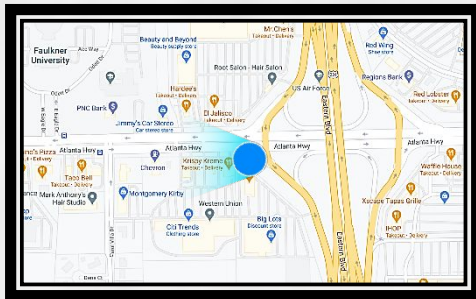

Atlanta Highway at Eastern Blvd
Facing West for Eastbound Traffic

Right hand read delivers shoppers visiting Eastern Blvd Auto Row, Atlanta Crossing Shopping Center, Montgomery East Plaza Shopping Center, and The Eastdale Mall.

TierOne sells a maximum of eight :08 ads, so your ad appears once per minute 24/7.

- ALDOT Weekly Traffic: 174,489**
- GeoPath Weekly 18+ Impressions: 73,076**
- Display Size: 7' (h) x 21' (w)**
- Spot / Loop: 8 seconds / 64 seconds**
- Restrictions: No Adult Content**
- Spec Sheet: www.tieronebillboards.com/specs**

Montgomery, AL 36109
LAT: 32.381412 / Long: -86.212098

For More Information Contact:

ads@tieronebillboards.com | 850-800-5000