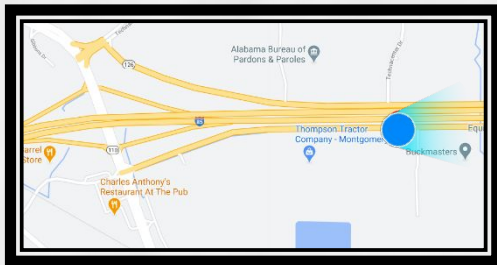

I-85 Inbound Before Exit 11, Chantilly Parkway
Facing East for Westbound Traffic

Montgomery AL 36117
LAT: 32.367528 / Long: -86.128278

Welcome to Montgomery! This 14 X 48 showpiece is your official welcome to Eastchase and Montgomery. It sits right before exit 11 Eastchase, Exit 10 Taylor/Eastchase and well before Downtown Montgomery after that. It is one of the first digitals motorists see as they enter the busy Montgomery and Eastchase areas. Exit 11 is the key exit into the heart of the action at upscale Eastchase/Pike Road.

TierOne sells a maximum of eight :08 ads, so your ad appears once per minute 24/7.

- ALDOT Weekly Traffic: **172,060**
- GeoPath Weekly 18+ Impressions: **75,023**
- Display Size: **14' (h) x 48' (w)**
- Spot / Loop: **8 seconds / 64 seconds**
- Restrictions: **No Restrictions**
- Spec Sheet: **www.tieronebillboards.com/specs**