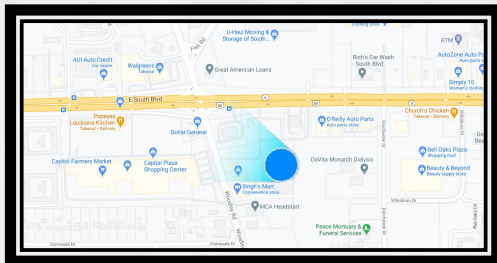

E South Blvd @ Woodley Rd
Right Read for Eastbound Traffic

This right hand read digital sits in the windshield of everyone waiting on the light at East South Blvd and Woodley Road. Mapco, a leading truck stop/convenience retailer is developing the property because their research shows that this is one of the top three busiest intersections in all of Montgomery - mic drop.

TierOne sells a maximum of eight :08 ads, so your ad appears once per minute 24/7.

Montgomery AL 36117
LAT: 32.326794 / Long: -86.263406

- ALDOT Weekly Traffic: 173,957**
- GeoPath Weekly 18+ Impressions: 194,542**
- Display Size: 10'6" (h) x 36' (w)**
- Illumination: Yes**
- Restrictions: No Adult Content**
- Spec Sheet: www.tieronebillboards.com/specs**