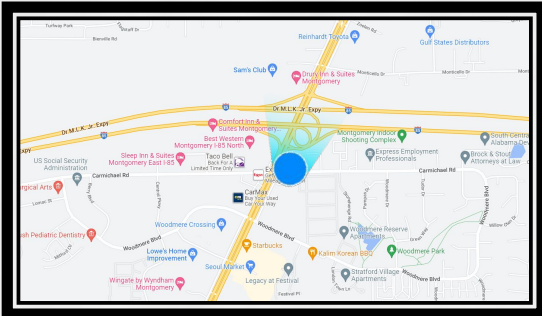

Eastern Blvd @ I-85  
Cross Read for Southbound Traffic

Welcome to Montgomery. This 14' X 48' reads to all southbound Eastern Boulevard traffic stopped at a four lane traffic light, and is a head on read from the the exit ramp off I-85 at exit 6. Traffic is headed into a retail gauntlet that includes Lowes, Aldi, Home Depot, Walmart, AT&T, Verizon, T-Mobile, and also cultural points of interest including Montgomery Museum of Fine Arts, Alabama Shakespeare Festival and Blount Cultural Park. Read to the sign is special because face is set low for maximum view shed, and the screen is brand new tech.

TierOne sells a maximum of eight :08 ads, so your ad appears once per minute 24/7.

Montgomery AL 36117  
LAT: 32.360749 / Long: -86.21419

- ALDOT Weekly Traffic: **147,144**
- GeoPath Weekly 18+ Impressions: **297,473**
- Display Size: **14' (h) x 48' (w)**
- Illumination: **Yes**
- Spec Sheet: [www.tieronebillboards.com/specs](http://www.tieronebillboards.com/specs)