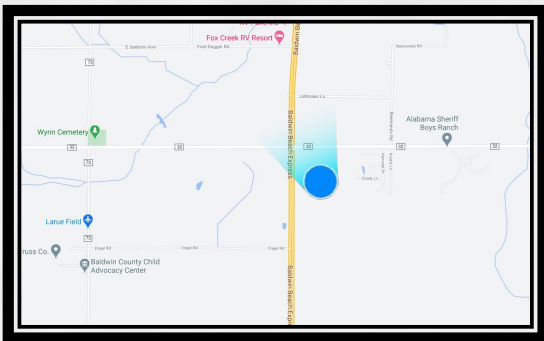

Baldwin Beach Expressway/CO RD 32
Cross Read for Southbound Traffic

Mobile, AL 36608
LAT: 30.4723 / Long: -87.666

This digital located at a traffic light is one of the first billboards seen by people driving to Summerdale, Foley, and Gulf Shores from Robertsdale, Mobile, Loxley and I-10. This road is the express North/South artery for East Mobile. Located at the light so the read is long. Traffic is extra heavy in the summer as this is the key route to tourist destinations including Alabama Gulf Coast Zoo, The Wharf, Gulf State Park, The Track Amusement Park and countless marinas.

TierOne sells a maximum of eight :08 ads, so your ad appears once per minute 24/7.

- ALDOT Weekly Traffic: 69,716**
- GeoPath Weekly 18+ Impressions: 22,589**
- Display Size: 10'6" (h) x 36' (w)**
- Illumination: Yes**
- Restrictions: No Restrictions**
- Spec Sheet: www.tieronebillboards.com/specs**