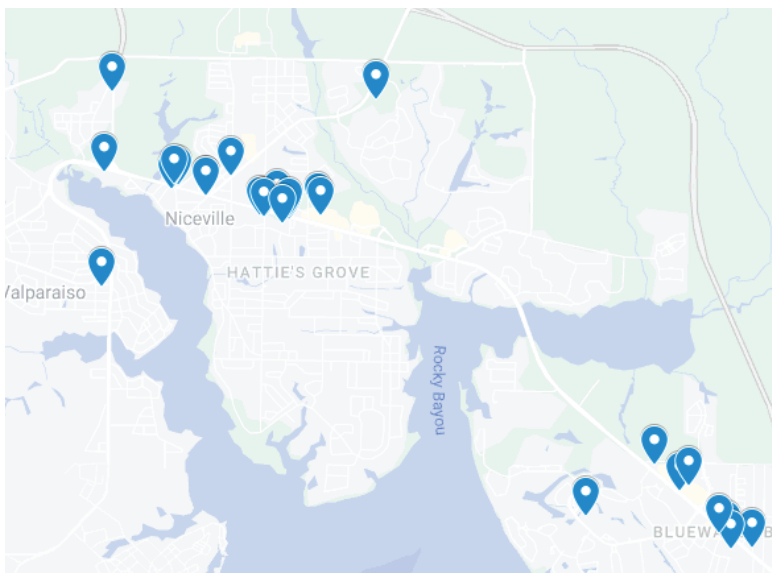

### REACH

Network is in 25+ (non competitive) Niceville businesses focused on residents - not tourists. Screens are positioned for maximum viewership.

### EFFICIENT

Purchased as a network to reach all of Niceville, surprisingly inexpensive.

# Niceville Inside Out Net

Venues As Of 10/25/24

- American Legion Post 221
- ATA Martial Arts
- Bamboo Sushi Niceville
- Beachside Pediatrics Associates
- Bluewater Fitness
- Bow Tie Nail Bar
- Byrds Seafood Market
- Chapala Mexican Restaurant
- Fuel Bootcamp
- Glass Doctor
- Honey Bee Ice Cream & Arcade
- Laura's Pet & Horse
- Niceville Smiles
- Niceville Urgent Care
- Pak Mail
- Paradise Liquor
- Pepitos
- Rollin EZ
- Southern Roots Salon & Spa
- TN Nail & Skin Care
- Total Laundry Services
- Workout Anytime
- Zero Gravity Athletics
- Select Physical Therapy
- Platinum Chiropractic
- Eye MD of Niceville
- Bluewater Bay Golf Course