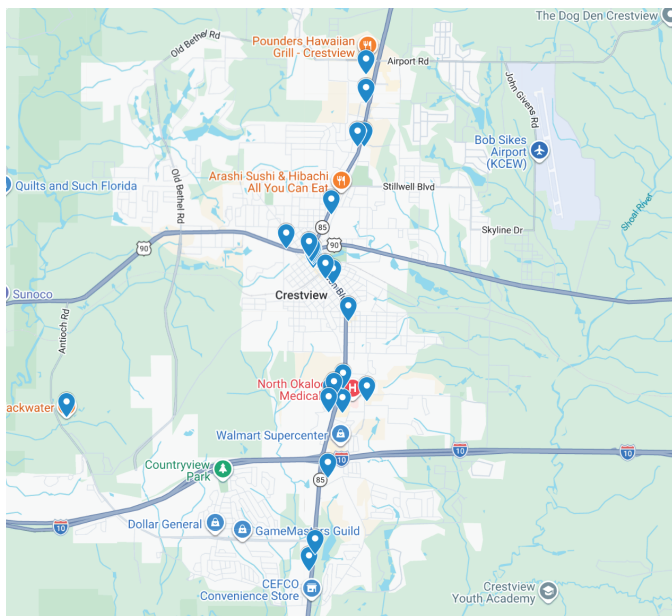

### EFFICIENT

Purchased as a network to reach all of Crestview, surprisingly inexpensive.

## Crestview Inside Out Net

Venues as of 5/1/26

- Beyond Wax Studio
- Sofi's Nails
- Crestview Urgent Care
- Brooklyn Pizza
- Good Things Donuts Inc
- Hub City Station
- ATA Martial Arts Crestview
- AmVet Post 35
- Taco Town
- Alpha Cutz
- El Paso Tacos & Tequila
- Fubar Liquors
- Crooked Tale Gastropub
- Hill Monkey Thai Cuisine
- Rollin EZ Tobacco
- Black Sheep Barbers
- Tight Shoe Lady Salon
- Beltone
- Crestview Riviera Fitness
- Triple Threat Dance Collective
- Task Force Pizza
- STO Outfitter
- Eagles Nest Restaurant
- Eagles Nest Beer Garden
- Sage Hydration